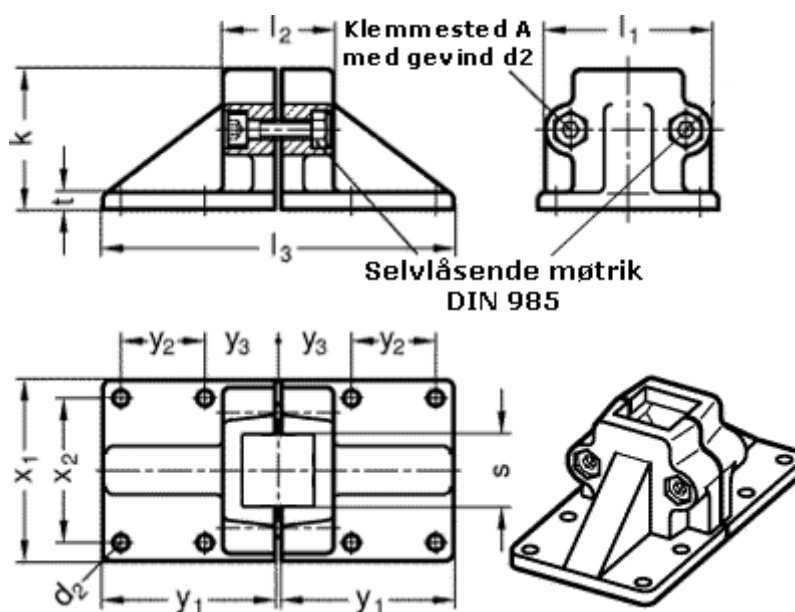

Article number: 20167V202BL

Description: Wide base clamp GN167-V20-2-BL  
GN167

## Measures

$d2 = 7$	$x1 = 75$
$d3 = M 8$	$x2 = 60$
$k = 58$	$y1 = 72$
$l1 = 69$	$y2 = 35$
$l2 = 46$	$y3 = 30$
$l3 = 146$	
$S = V20$	
$t = 7$	